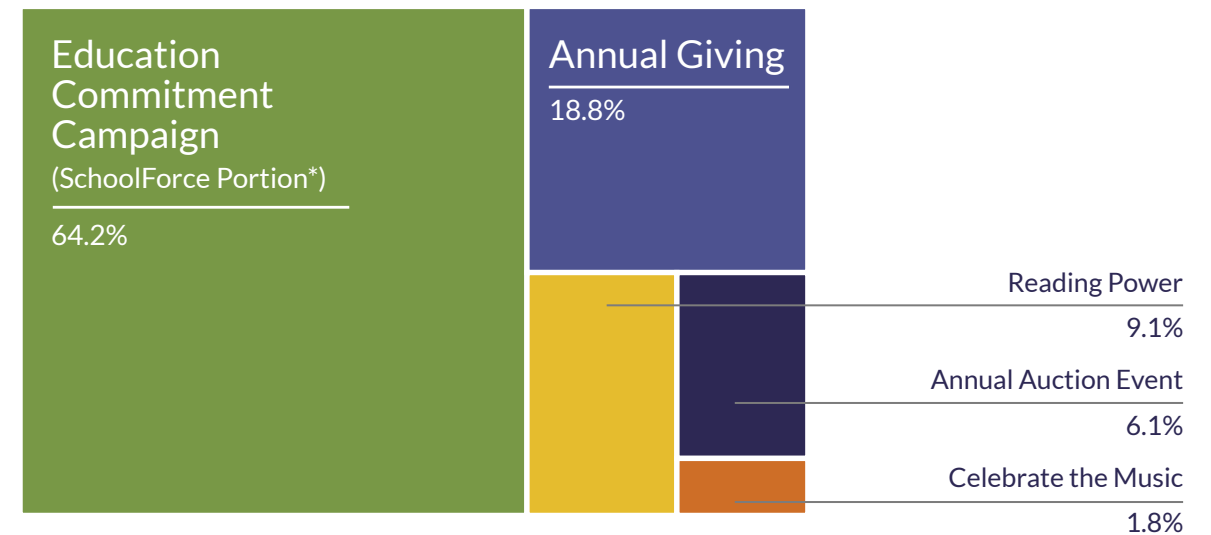

BRSSD Funding per ADA*

*ADA is average attendance. 2021-2022 data above - Includes one-time COVID funding which will not be received in subsequent school years.

SchoolForce By the Numbers

FISCAL YEAR ENDING JUNE 30, 2023

Revenue by Campaign

Revenue by Source

The majority of giving to SchoolForce comes from our parents and families. In recent years, donors have worked hard to secure company matching where available. We are also grateful to local businesses who sponsor Celebrate the Music and the SchoolForce Auction Gala, and give generously to support our schools and community.