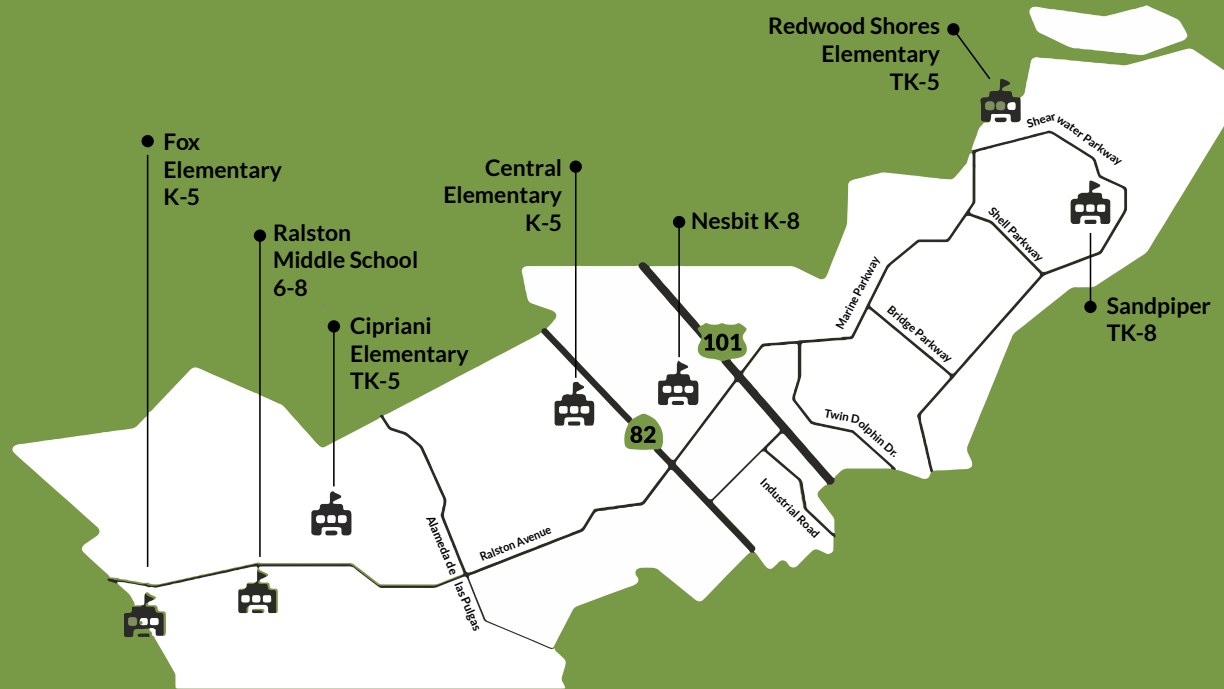

What is SchoolForce?

SchoolForce is the non-profit education foundation that raises money to support teachers and programs to ensure an exceptional education for every student in the Belmont-Redwood Shores School District. We are run by volunteers and supported by parents, community members, and businesses to support core and innovative programs that provide an enriching and multi-faceted educational experience.

We bridge the gap between low state funding and the rising educational costs for our 3,970 students. In addition, we are dedicated to raising community awareness of key issues faced by our district, and what we can do as a community to ensure that all of our children receive a quality public education.

We serve the seven schools in the Belmont-Redwood Shores School District: Central Elementary, Cipriani Elementary, Fox Elementary, Nesbit K-8, Redwood Shores Elementary, Ralston Middle School and Sandpiper K-8.

Belmont-Redwood Shores School District (BRSSD) Schools