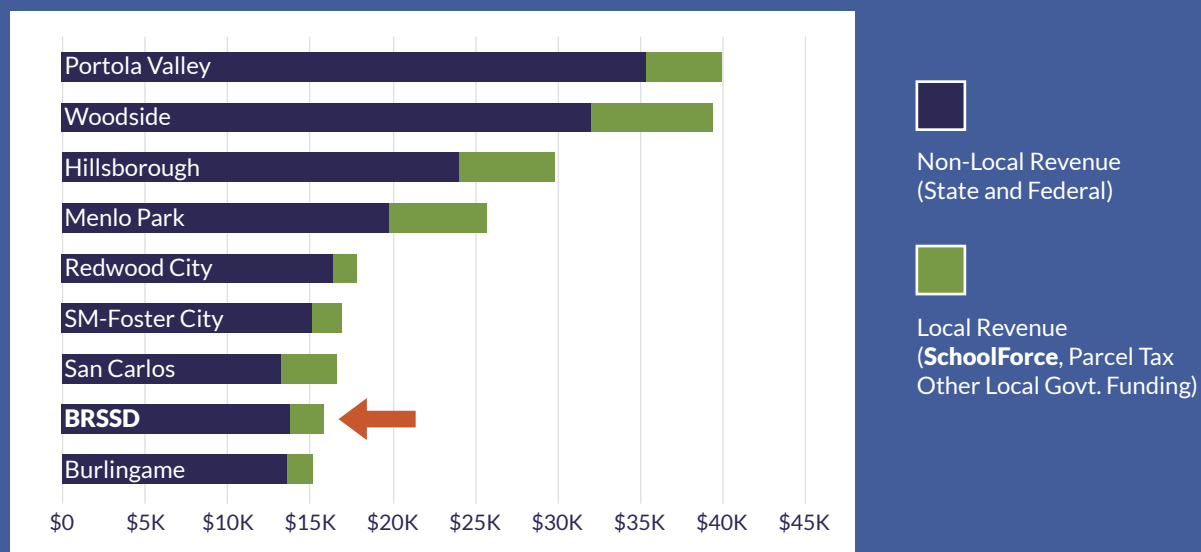

BRSSD Funding per ADA*