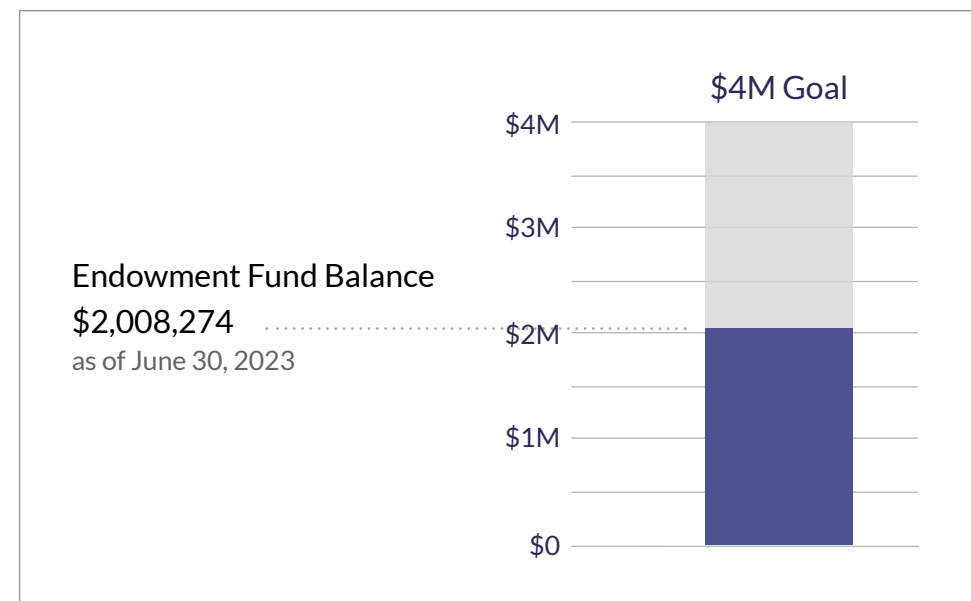

2022-23 Family Donors

Benefactors ($10,000+)

Mary Edwards & Jill Massa
Jeffrey & Jennifer Hom
Helen Huang
Anthony & Rachel Jacobson
Richard Jones & Suzie Scales
Judith Kulich
Ni Lao
Preslav Le
Jennifer O'Mahony
Annie & Jason Persampieri
Lillian & Hideki Yamada
Katherine Weber
Ying Wei

Caroline Dinsmore
Karun Dua & Sindhu Singh Dua
Manal Elghandour
Ethan Emberley
Marc & Nisha Fariss
Crystal Fong
Hongjun Fu & Fang Yin
Reina Fuji & Michael Kato
Karen Fung & Scott Loring
Alexander & Melissa Gioe
Sameer Goel
Michelle Green
Colleen & Thomas Greshock
Pavan Gupta & Shivani Sutaria
Ather & Emily Haidri
Jim Howard

Sudheer Sahu
James Salvia
Salvatore Santino
Takuya Sato
Mimi Schulz
Ruchi Sharma
Kara & Robert Sharp
Shelley Tang
Sid Tao
Craig Timmons
Alan & Lele Ting
Kristy Tsadick
Payal Vaish
Megha & Vishal Verma
James & Sophie Vessella
Deng Feng Wang & Fengyi Zhang
Grace Wang & Charles Wu
Yi Wang & Rui Zhu
Long Yang
Hong Zhu

Mentors ($5,000+)

Timo Ahonen & Anna Girsén
Fares Alhassen
Brita & Ohad Almog
Vidhya Babu
Diane Bailey
Bettina Bazzini-Lapin
John Beaber & Katharine Nelson
Sachin Bhale & Prachi Kothavade
Steven Bieser & Jacklyn Kurth
Henrik Blixt
Manique and Joshua Bloom
Alex & Denae Bolghand
Leo Bonilla
Carrie & Eric Bookstein
Angela & Matthew Brady
Deidre & Robert Brill
Mary Brinig & Hareesh Kesavan
Marielle Bundukin
Emily Chang & Danny Lai
Felicia Chang & Brycen Chun
Wendy Chang
Amy Chen & David Lee
Eugene Chen
Peggy Chiu
Ankur & Charlene Chopra
David & Katherine Chui
Elizabeth & Paul Coffey
Pamela Collins
Paul & Susan Constantinides
Matthew Debski

Clara & Quincy Huoh
Alexandre & Claire Janin
Kulaya Jirasut & Dewate Sumetanon
Eric & Tanantorn Jordan
Kristopher Kastens & My Phuong Truong
Monika Kocinska & Jakub Kocinski
Irina & Michael Lehew
Lauren & Ryan Lewis
Robin Lewis
Ying Li
Carly & Wayne Loeb
Leonardo Lorilla
Emery Lu
Julie Martin
Justin Mates
Andrew McLeod
Alison & Nirav Mehta
Dennis Miller
Siddharth & Vaishaly Mistry
Srihari Namperumal
Allegra & Daniel Newman
Ralph Niewmierzycki & Charu Shukla
April Northrup
Joel & Nancy Pargot
Makesha Patterson
Craig Peters
Yasasvi Popuri & Sri Tangirala
Barbara Qin
Deepa Reddy & Ashutosh Sawarkar
David & Michelle Ross
Georgios Roumpos & Lizelle Vega
Katrina Rymill

Advocates ($3,500+)